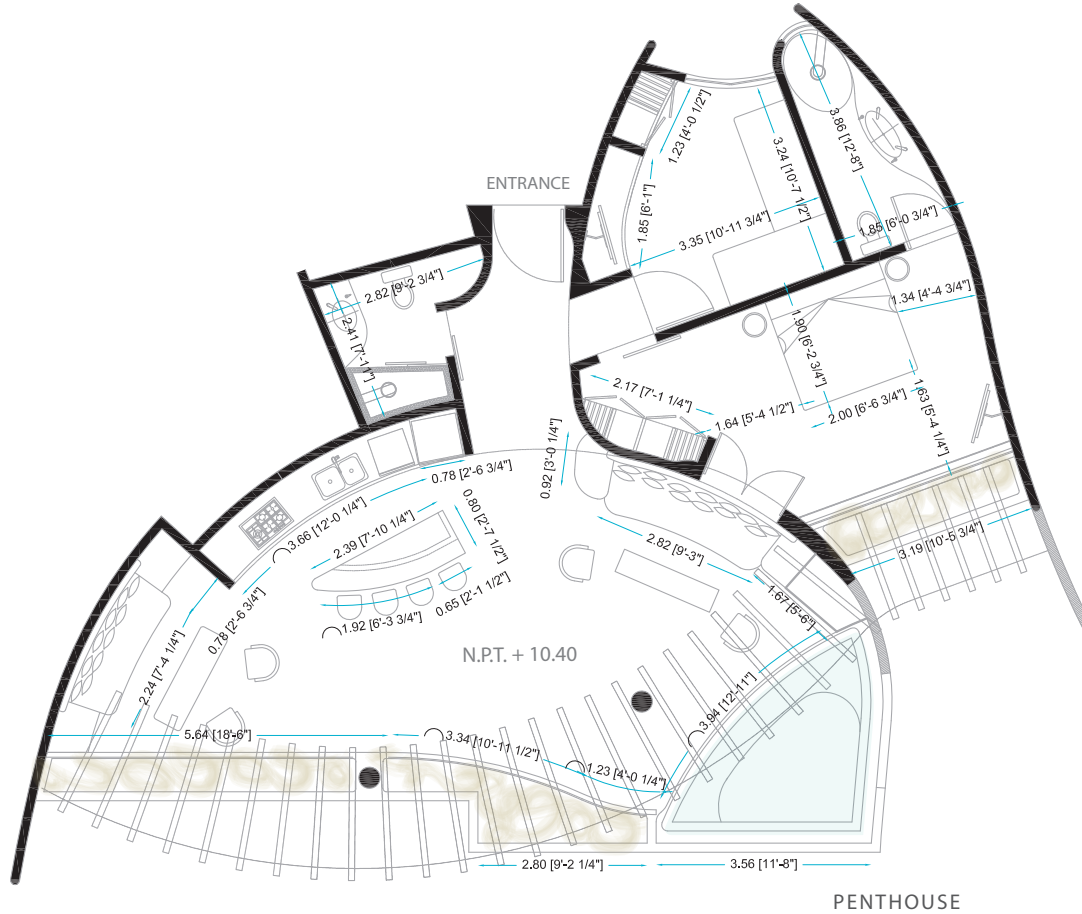

Punta Majahua

IN BUILDING

IN MASTERPLAN

MARIA

M7-PH

m ²	ft ²
136 m ²	1463 ft ²

esc 1.125

PENTHOUSE

preliminary plan subject to change*

www.puntamajahua.com

ARCHITECTURAL

#LIVEBYZAR

Punta Majahua

IN BUILDING

IN MASTERPLAN

MARIA

M7-PH

m ²	ft ²
136 m ²	1463 ft ²

esc 1.125

PENTHOUSE

preliminary plan subject to change*

www.puntamajahua.com

ARCHITECTURAL MEASUREMENTS

IN BUILDING