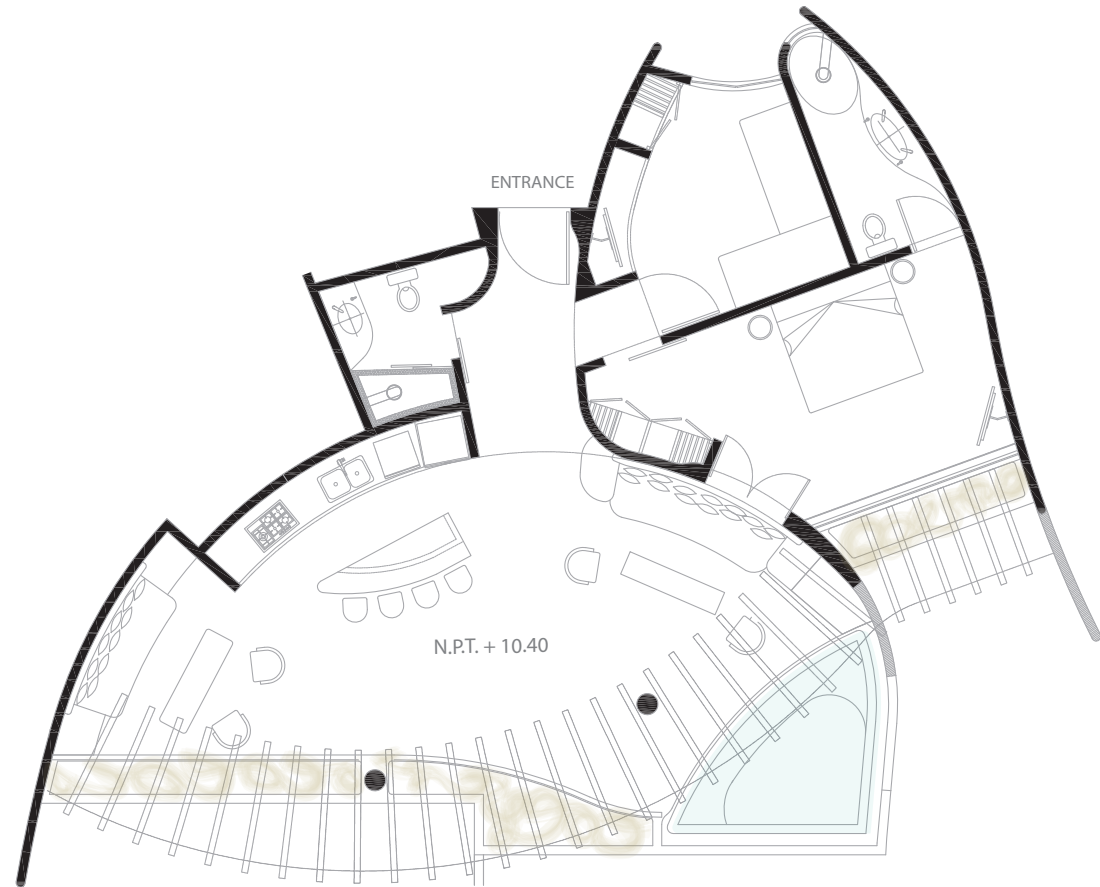

Punta Majahua

IN BUILDING

IN MASTERPLAN

MARIA

M7-PH

m ²	ft ²
136 m ²	1463 ft ²

esc 1.125

PENTHOUSE

preliminary plan subject to change*

www.puntamajahua.com

ARCHITECTURAL

#LIVEBYZAR

Punta Majahua

IN BUILDING

IN MASTERPLAN

MARIA

M7-PH

m ²	ft ²
136 m ²	1463 ft ²

esc 1.125

PENTHOUSE

preliminary plan subject to change*

www.puntamajahua.com

ARCHITECTURAL MEASUREMENTS

IN BUILDING