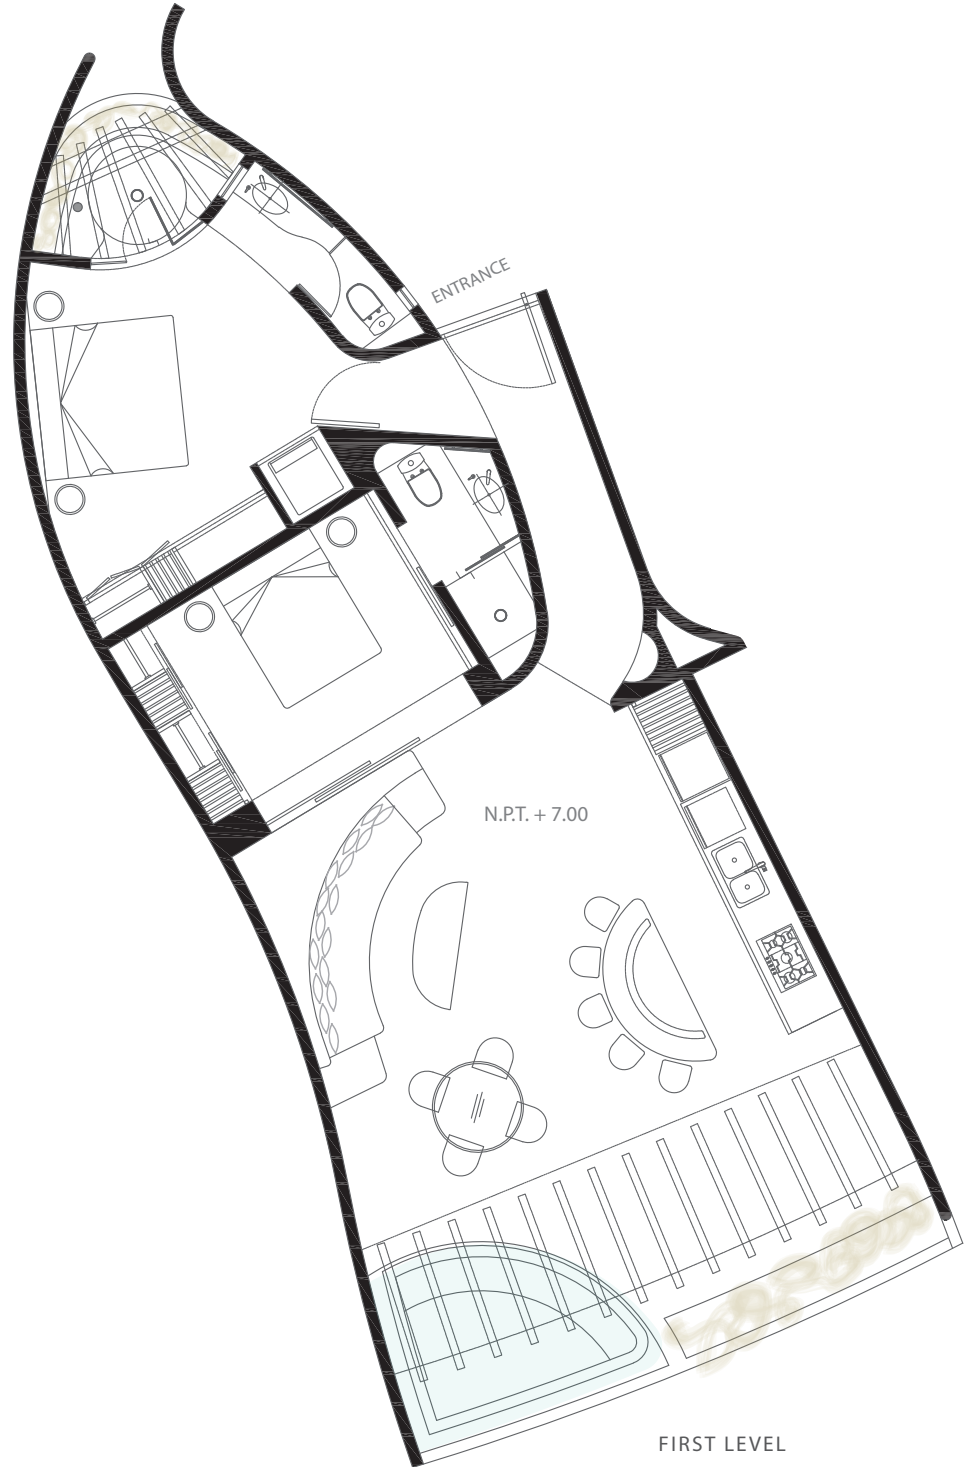

Punta Majahua

IN BUILDING

IN MASTERPLAN

SOFIA

S - 5

m ²	ft ²
116 m ²	1249 ft ²

esc 1.100

preliminary plan subject to change*

www.puntamajahua.com

ARCHITECTURAL

#LIVEBYZAR

Punta Majahua

IN BUILDING

IN MASTERPLAN

SOFIA

S - 5

m ²	ft ²
116 m ²	1249 ft ²

esc 1.100

preliminary plan subject to change*

www.puntamajahua.com

ARCHITECTURAL MEASUREMENTS

#LIVEBYZAR

Pisos interiores y terrazas I
Interior and terrace floor

Mármol dorado tepeji
busardeado I
Golden marble sand finish