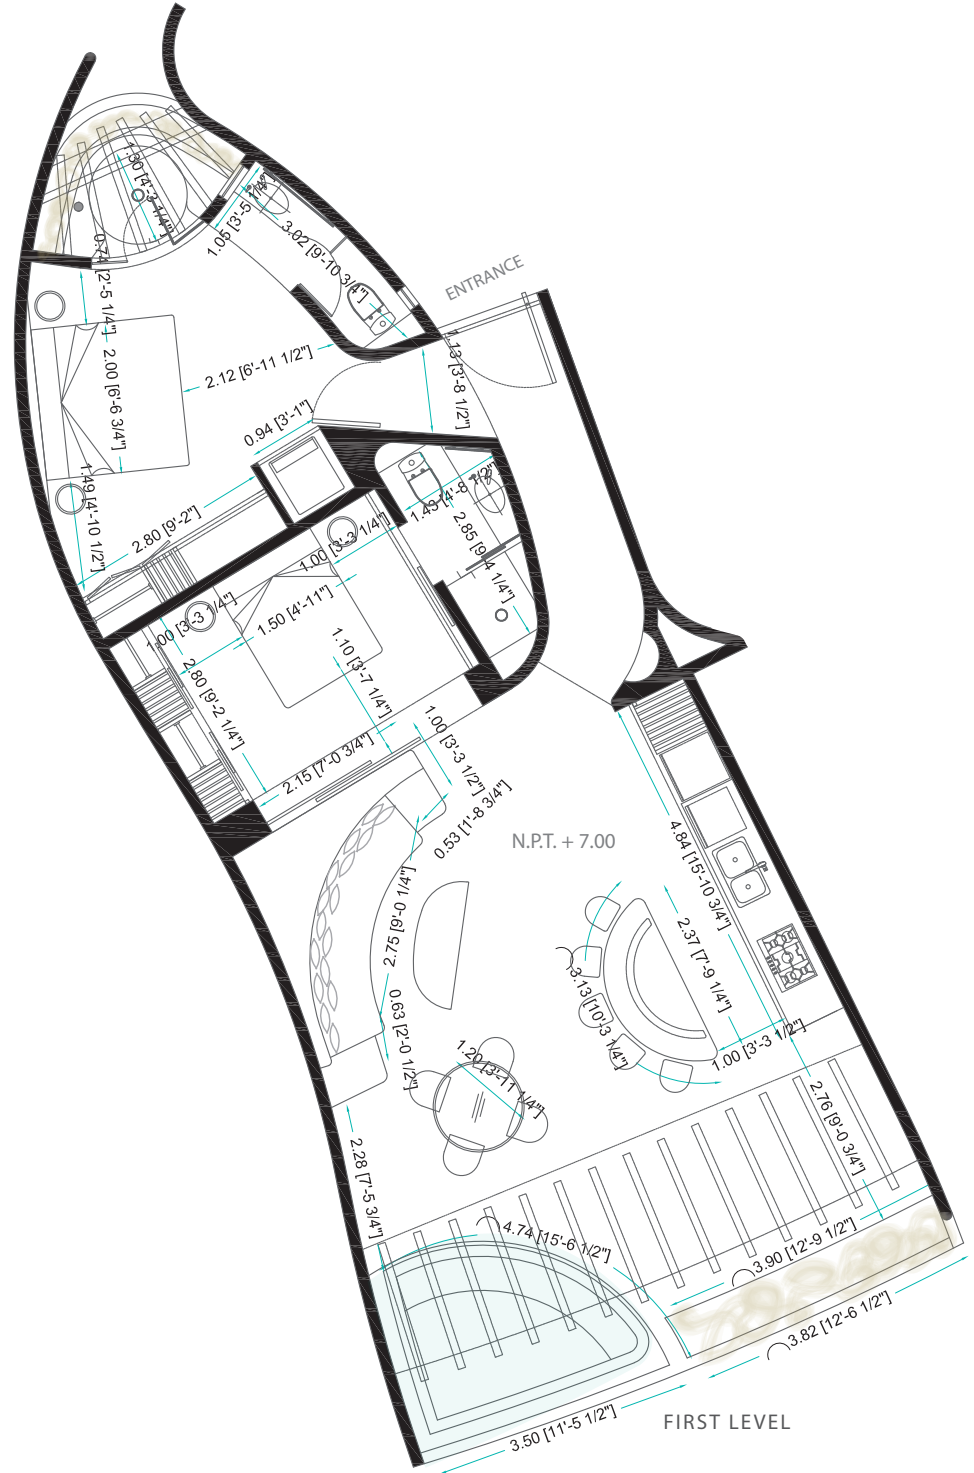

Punta Majahua

IN BUILDING

IN MASTERPLAN

SOFIA

S - 5

m ²	ft ²
116 m ²	1249 ft ²

esc 1.100

preliminary plan subject to change*

www.puntamajahua.com

ARCHITECTURAL

#LIVEBYZAR

Punta Majahua

IN BUILDING

IN MASTERPLAN

SOFIA

S - 5

m ²	ft ²
116 m ²	1249 ft ²

esc 1.100

preliminary plan subject to change*

www.puntamajahua.com

ARCHITECTURAL MEASUREMENTS

#LIVEBYZAR

Pisos interiores y terrazas I
Interior and terrace floor

Mármol dorado tepeji
busardeado I
Golden marble sand finish