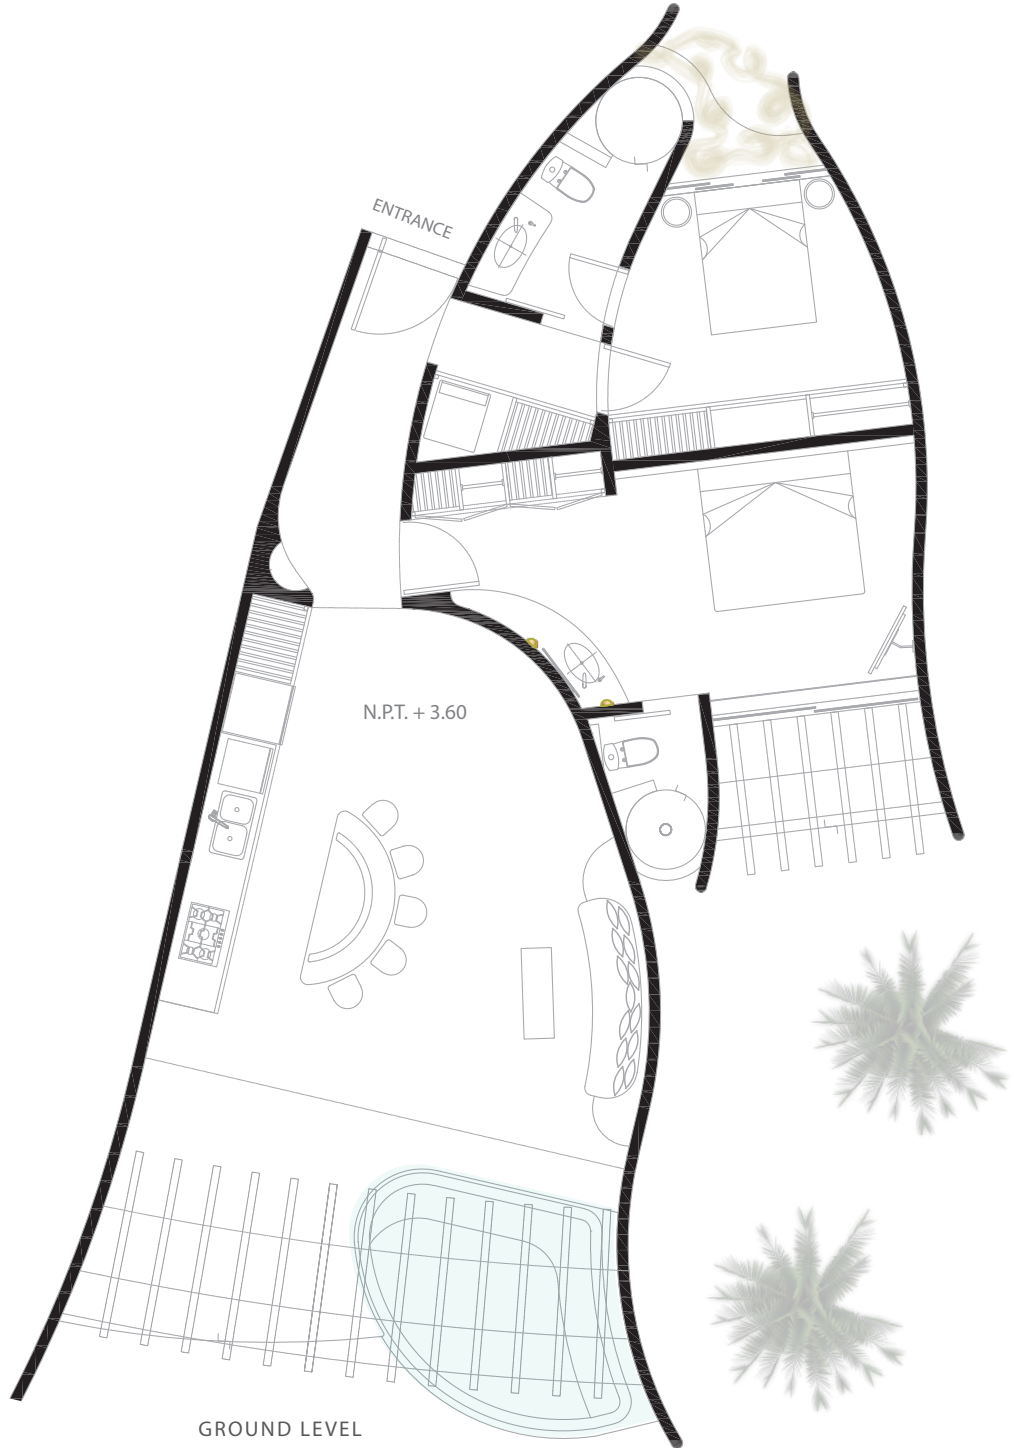

# Punta Majahua

IN BUILDING

IN MASTERPLAN

SOFIA

S - 3

m <sup>2</sup>	ft <sup>2</sup>
119 m <sup>2</sup>	1281 ft <sup>2</sup>

esc 1.100

preliminary plan subject to change\*