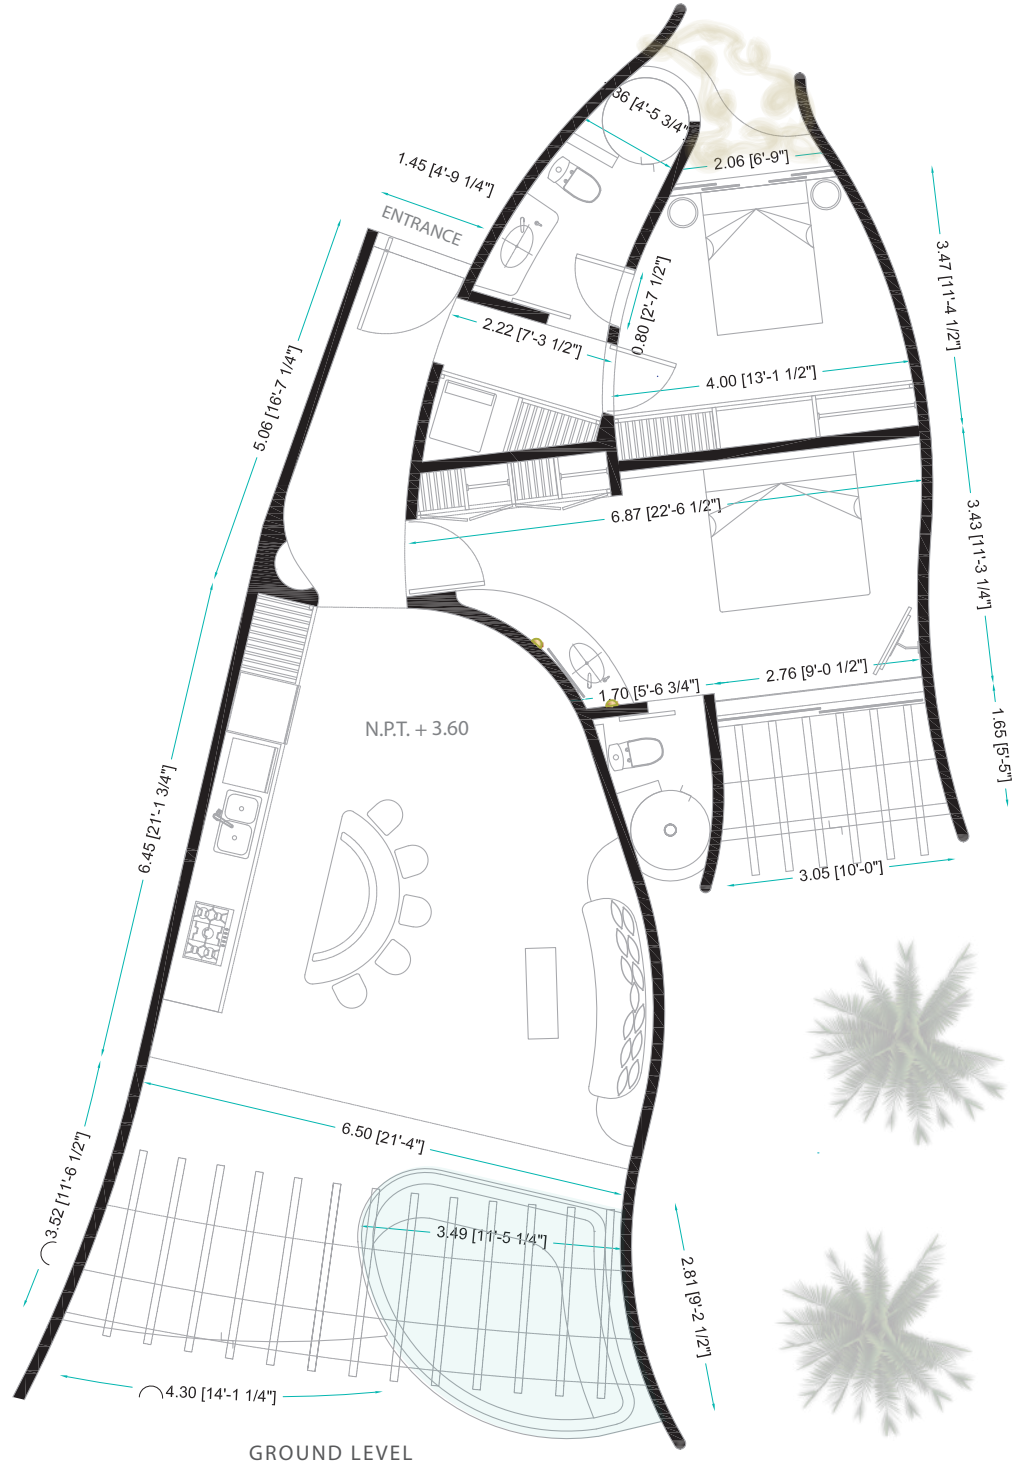

# Punta Majahua

IN BUILDING

IN MASTERPLAN

SOFIA

S - 3

m <sup>2</sup>	ft <sup>2</sup>
119 m <sup>2</sup>	1281 ft <sup>2</sup>

esc 1.100

preliminary plan subject to change\*

[www.puntamajahua.com](http://www.puntamajahua.com)

ARCHITECTURAL MEASUREMENTS

#LIVEBYZAR

# Punta Majahua

IN BUILDING

IN MASTERPLAN

SOFIA

S - 3

m<sup>2</sup> 119 m<sup>2</sup> | ft<sup>2</sup> 1281 ft<sup>2</sup>

esc 1.125