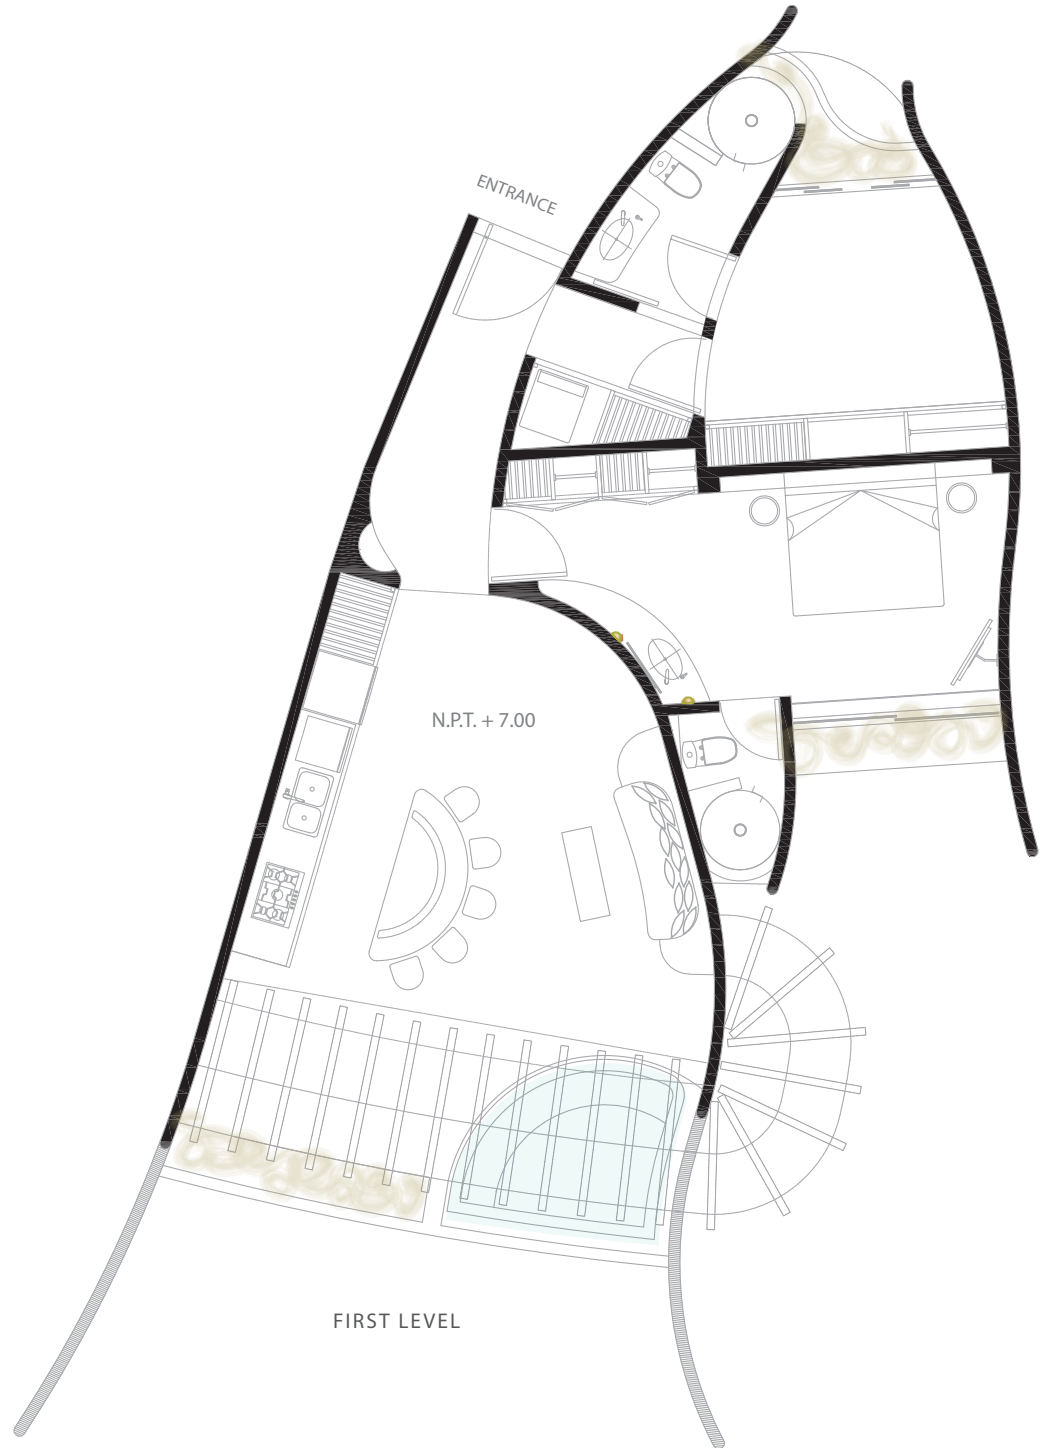

# Punta Majahua

IN BUILDING

IN MASTERPLAN

SOFIA

S - 6

| m <sup>2</sup>     | ft <sup>2</sup>      |
|--------------------|----------------------|
| 113 m <sup>2</sup> | 1216 ft <sup>2</sup> |

esc 1.100

preliminary plan subject to change\*