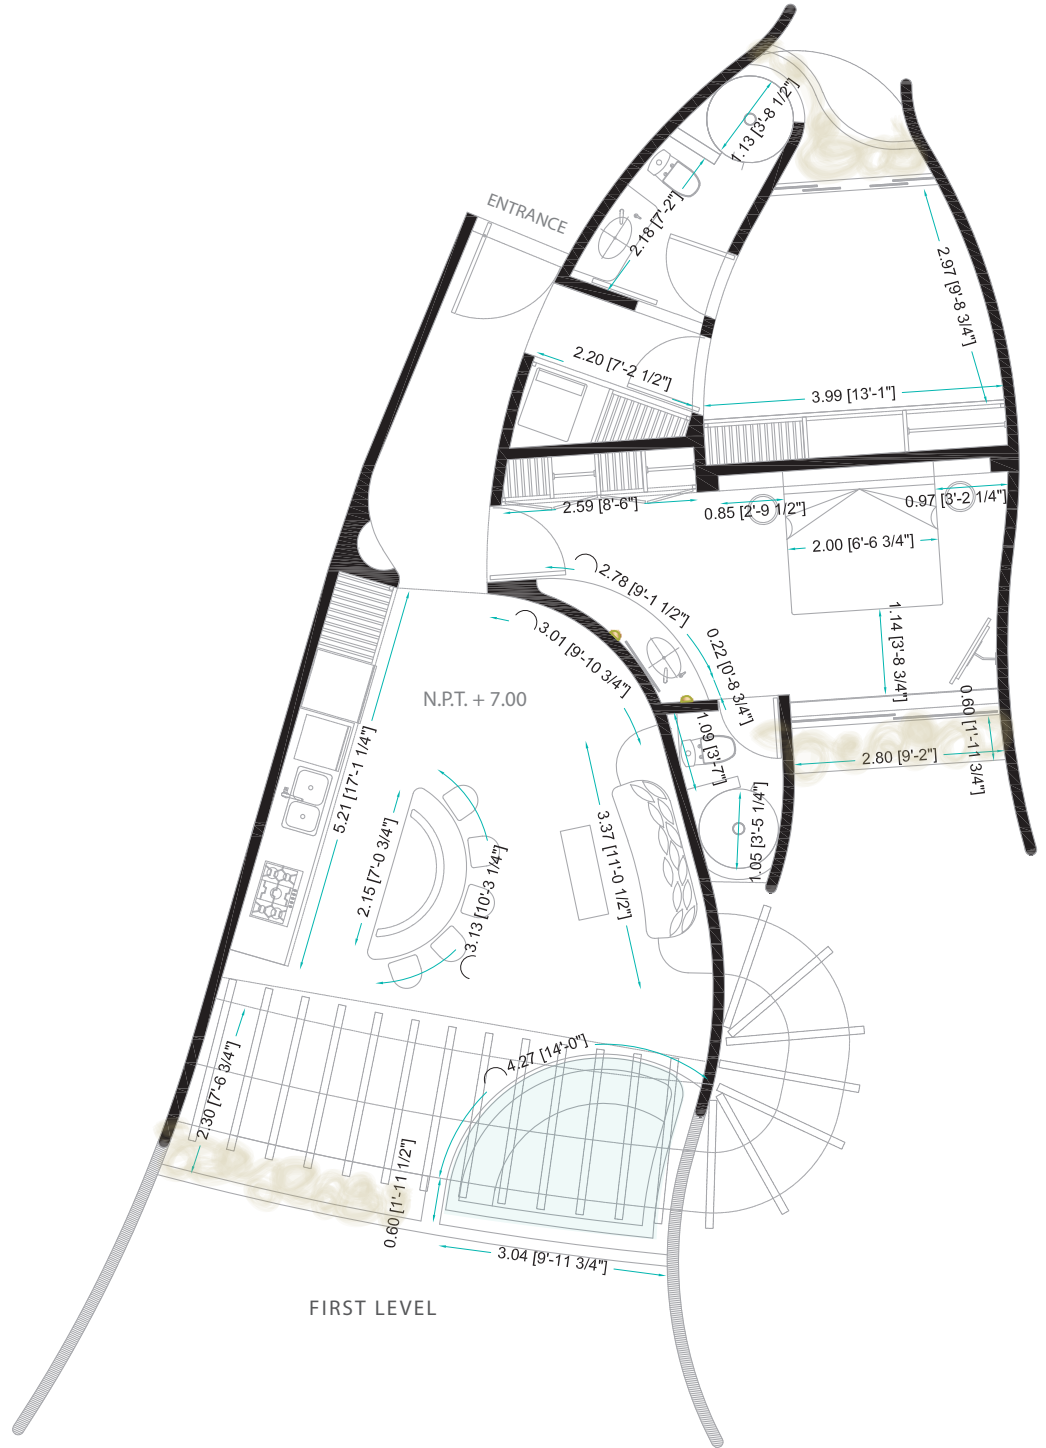

# Punta Majahua

IN BUILDING

IN MASTERPLAN

SOFIA

S - 6

| m <sup>2</sup>     | ft <sup>2</sup>      |
|--------------------|----------------------|
| 113 m <sup>2</sup> | 1216 ft <sup>2</sup> |

esc 1.100

preliminary plan subject to change\*

[www.puntamajahua.com](http://www.puntamajahua.com)

ARCHITECTURAL MEASUREMENTS

#LIVEBYZAR

# Punta Majahua

IN BUILDING

IN MASTERPLAN

SOFIA

S - 6

m<sup>2</sup> | ft<sup>2</sup>  
113 m<sup>2</sup> | 1216 ft<sup>2</sup>

esc 1.125

FIRST LEVEL