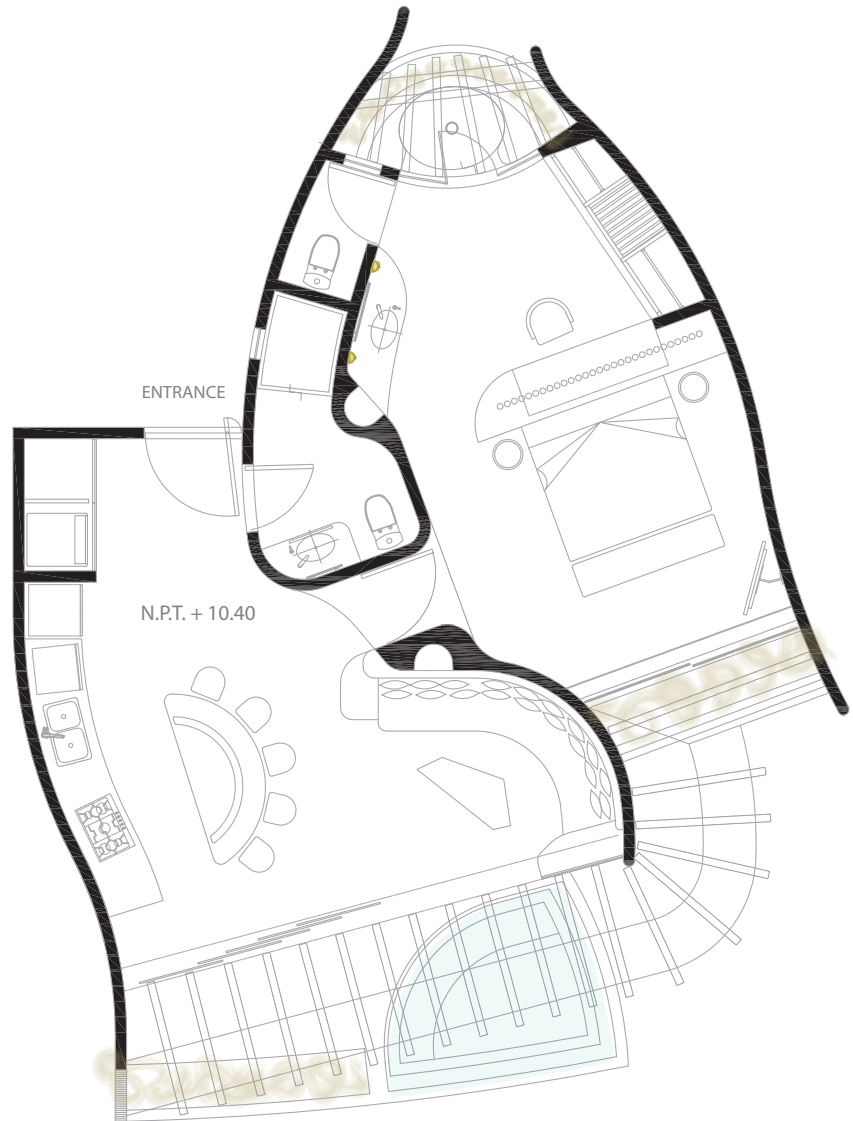

IN BUILDING

IN MASTERPLAN

SOFIA

S - 8

m ²	ft ²
101 m ²	1087 ft ²

esc 1.100

SECOND LEVEL

preliminary plan subject to change*

www.puntamajahua.com

ARCHITECTURAL

#LIVEBYZAR

IN BUILDING

IN MASTERPLAN

SOFIA

S - 8

m ²	ft ²
101 m ²	1087 ft ²