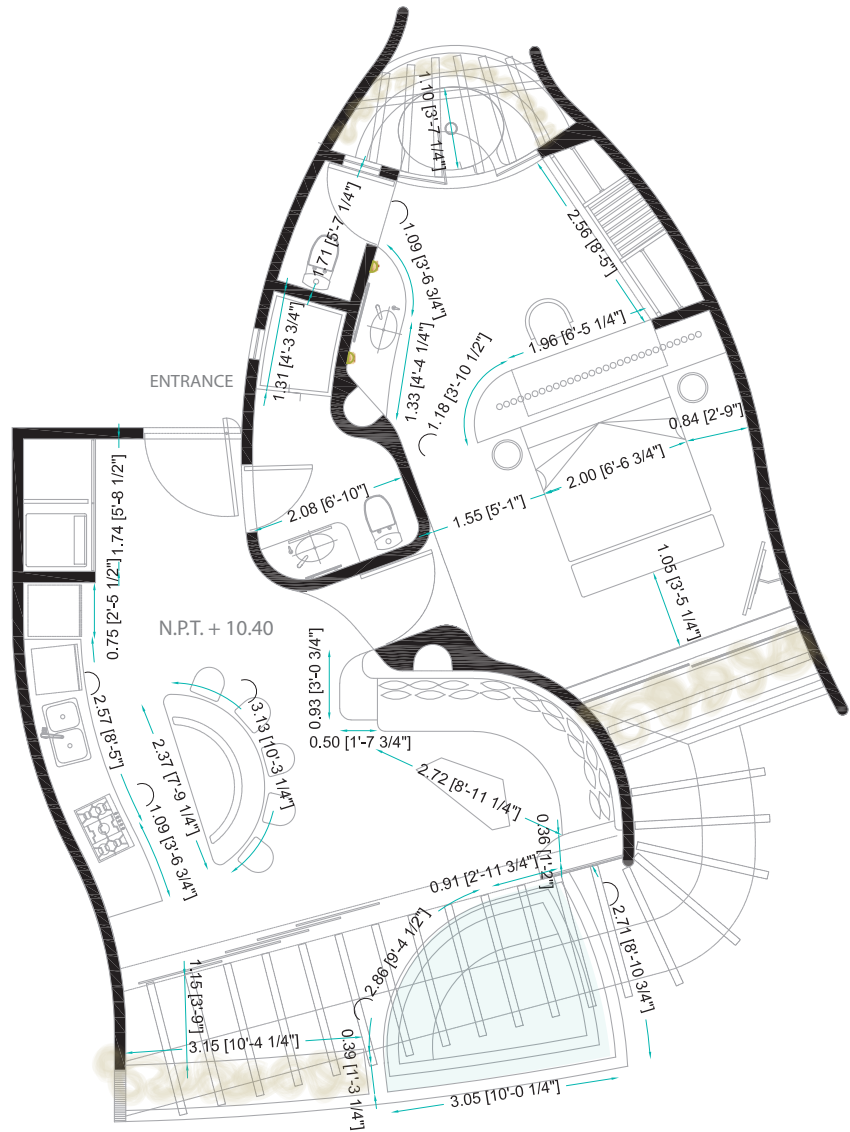

SECOND LEVEL