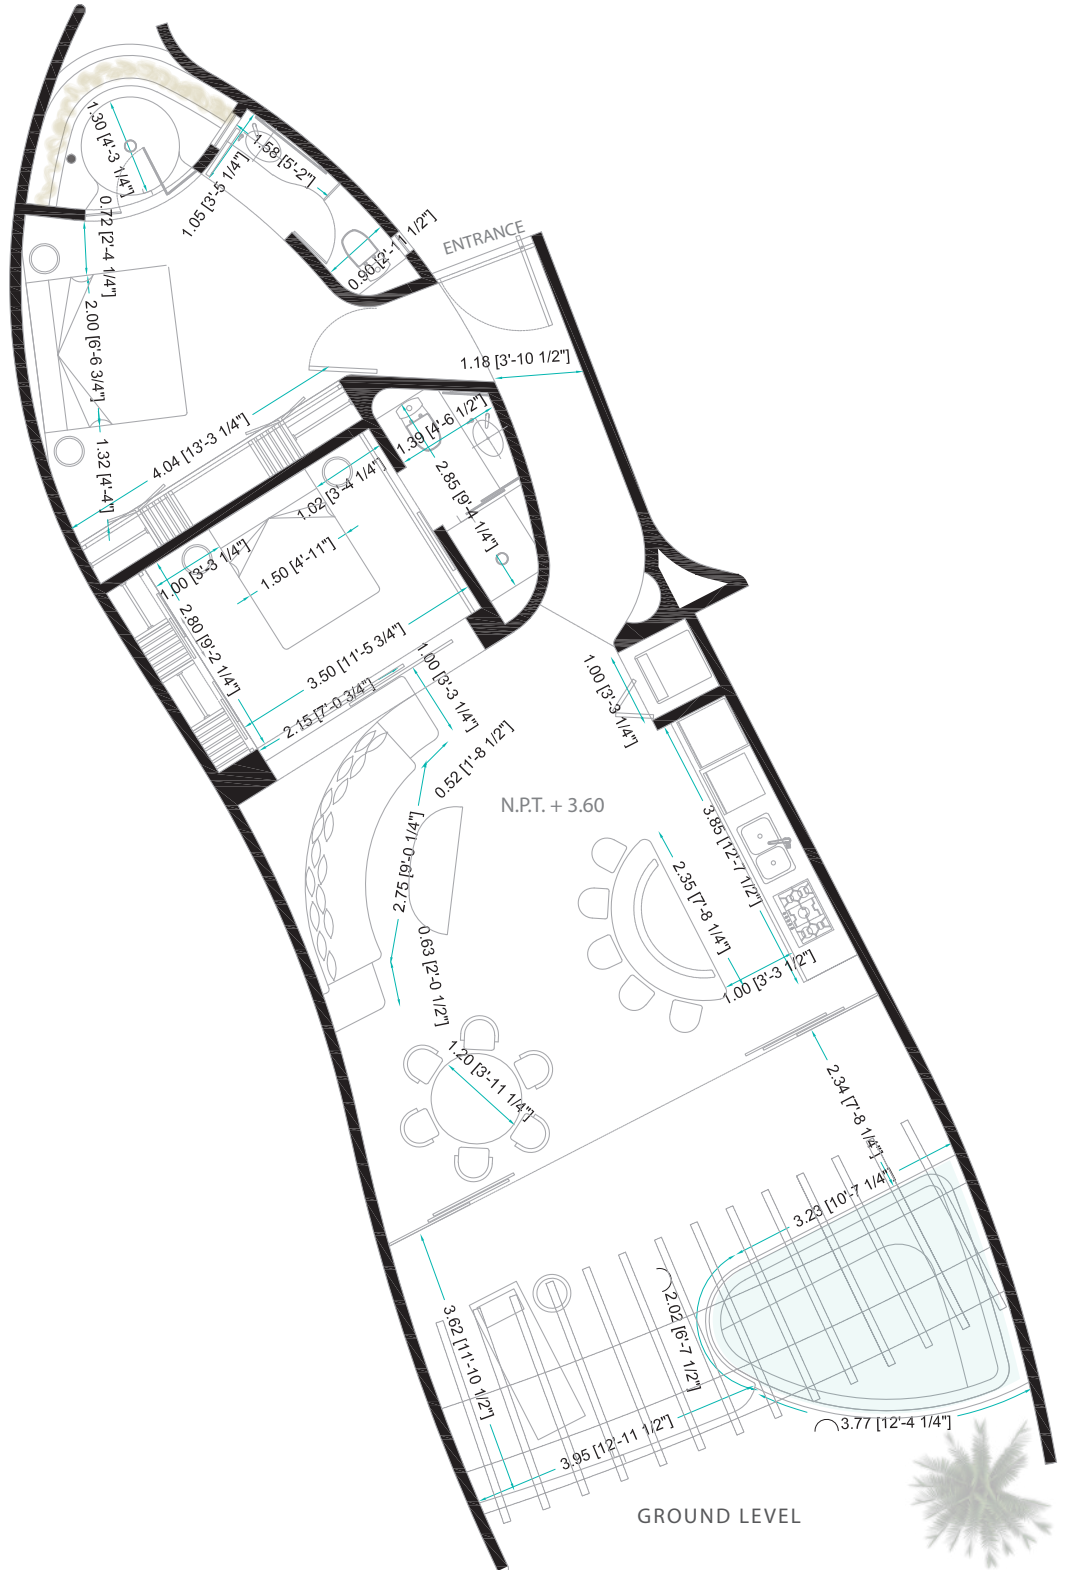

Punta Majahua

IN BUILDING

IN MASTERPLAN

SOFIA

S - 2

m ²	ft ²
123 m ²	1324 ft ²

esc 1.100

preliminary plan subject to change*

www.puntamajahua.com

ARCHITECTURAL

#LIVEBYZAR

Punta Majahua

IN BUILDING

IN MASTERPLAN

SOFIA

S - 2

m ²	ft ²
123 m ²	1324 ft ²

esc 1.100

preliminary plan subject to change*

www.puntamajahua.com

ARCHITECTURAL MEASUREMENTS

#LIVEBYZAR

ZAR
 ZOZAYA
 ARQUITECTOS

Pisos interiores y terrazas I
Interior and terrace floor