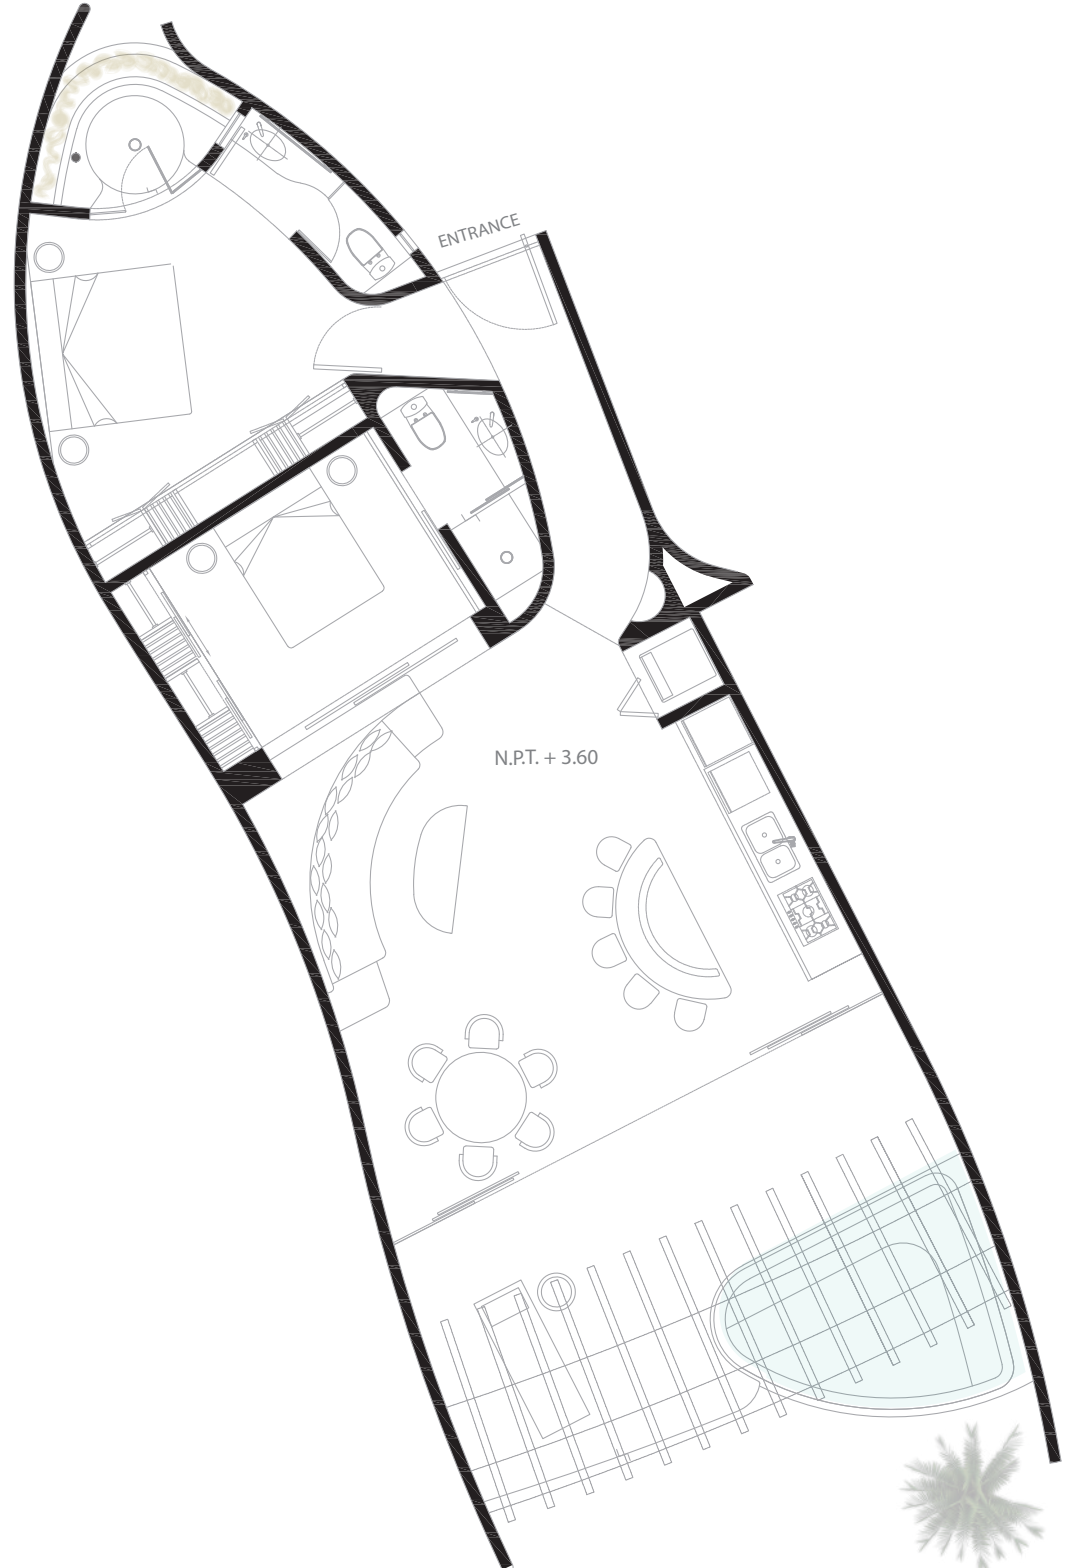

Punta Majahua

IN BUILDING

IN MASTERPLAN

SOFIA

S - 2

m ²	ft ²
123 m ²	1324 ft ²

esc 1.100

preliminary plan subject to change*

www.puntamajahua.com

ARCHITECTURAL

#LIVEBYZAR

Punta Majahua

IN BUILDING

IN MASTERPLAN

SOFIA

S - 2

m ²	ft ²
123 m ²	1324 ft ²

esc 1.100

preliminary plan subject to change*

www.puntamajahua.com

ARCHITECTURAL MEASUREMENTS

#LIVEBYZAR

ZAR
 ZOZAYA
 ARQUITECTOS

Pisos interiores y terrazas I
Interior and terrace floor