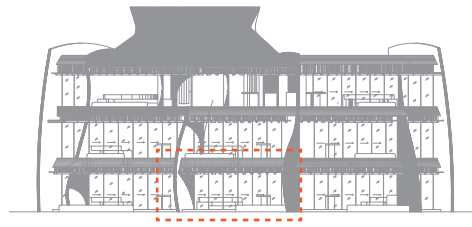

Punta Majahua

IN BUILDING

IN MASTERPLAN

SOFIA

S - 2

m ²	ft ²
123 m ²	1324 ft ²

esc 1.100

preliminary plan subject to change*

www.puntamajahua.com

ARCHITECTURAL

#LIVEBYZAR

Punta Majahua

IN BUILDING

IN MASTERPLAN

SOFIA

S - 2