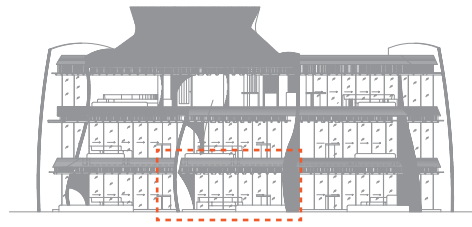

Punta Majahua

IN BUILDING

IN MASTERPLAN

SOFIA

S - 2

m ²	ft ²
123 m ²	1324 ft ²

esc 1.100

preliminary plan subject to change*

www.puntamajahua.com

ARCHITECTURAL

#LIVEBYZAR

Punta Majahua

IN BUILDING

IN MASTERPLAN

SOFIA

S - 2

m ²	ft ²
123 m ²	1324 ft ²

esc 1.100

preliminary plan subject to change*

www.puntamajahua.com

ARCHITECTURAL MEASUREMENTS

#LIVEBYZAR

ZAR
 ZOZAYA
 ARQUITECTOS

Pisos interiores y terrazas I
Interior and terrace floor